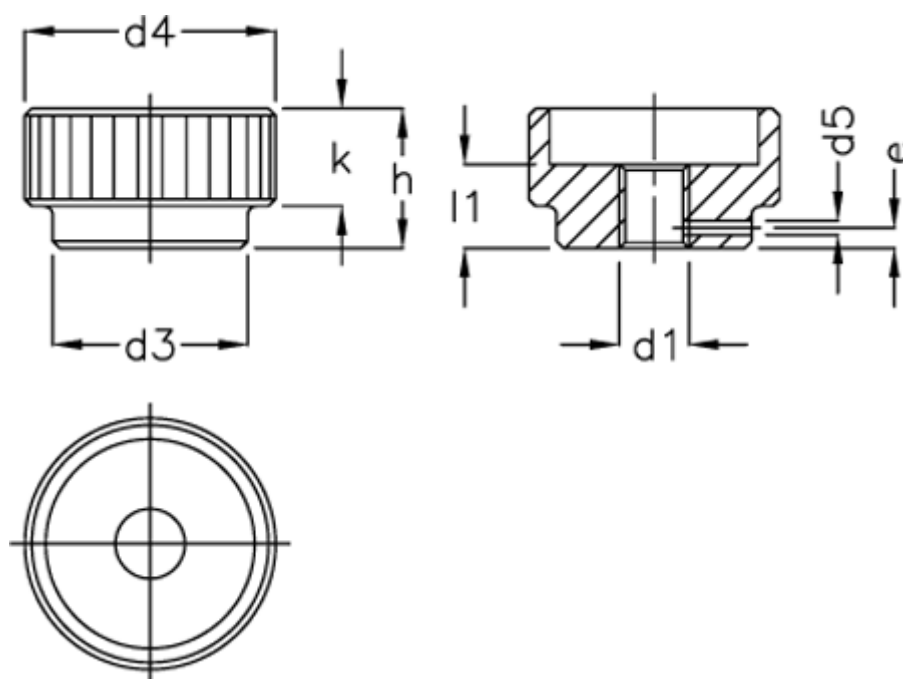

Article number: 20700509

Description: E+G Knurled nut DIN 6303-M6-B
B with dowel hole

Measures

d1 = M 6

d3 = 16

d4 = 24

d5 = 1.5

e = 2.5

h = 14

k = 10

l = 8